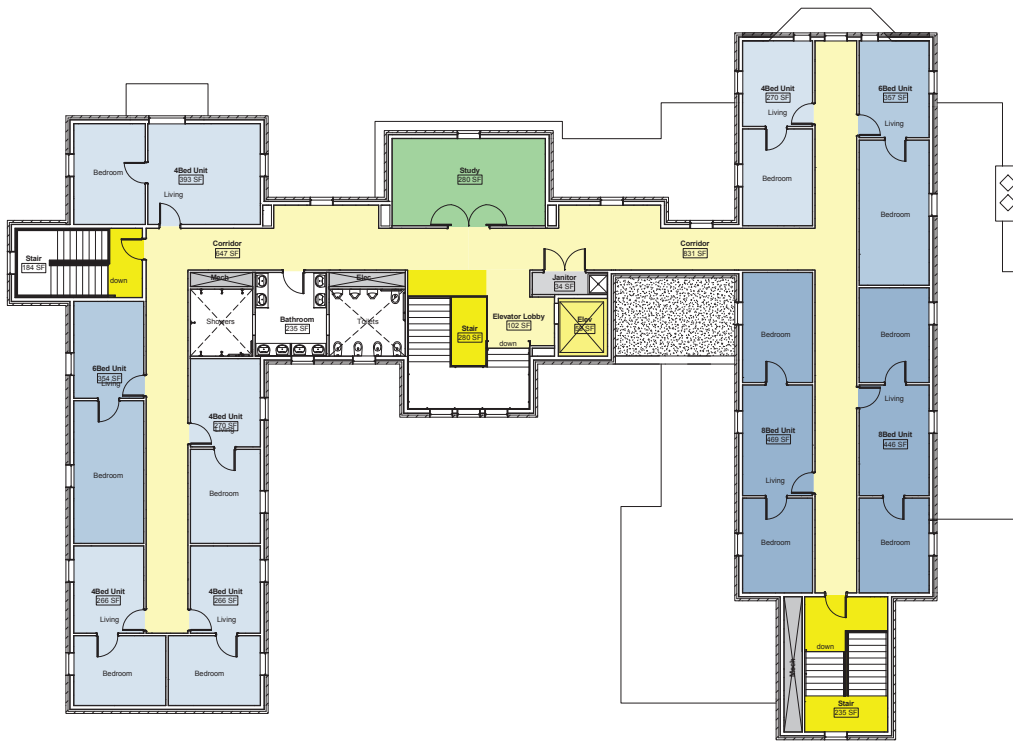

EXTERIOR ELEVATION

NORTH ELEVATION

SOUTH ELEVATION

EAST ELEVATION

WEST ELEVATION

SITE PLAN

New construction allows us the unique opportunity to align our house with the focal point of the OSU campus - the Edmond Low Library. This site plan also maintains ample parking for our brothers along the south and west portions of the property.